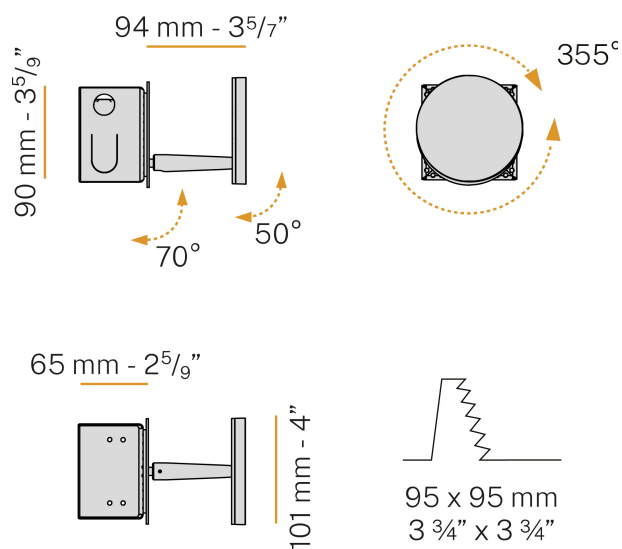

Aluminium closing disk in polyacrylic paint.

Push-button to adjust luminosity according to 5 levels of visual comfort.

Recessed housing for masonry or plasterboard, in pickled sheet metal in polyacrylic paint.

Pickled sheet metal brackets for plasterboard fixing.

Built-in hole dimension: 95x95mm (3,7x3,7")

Technical drawing

Polar diagram