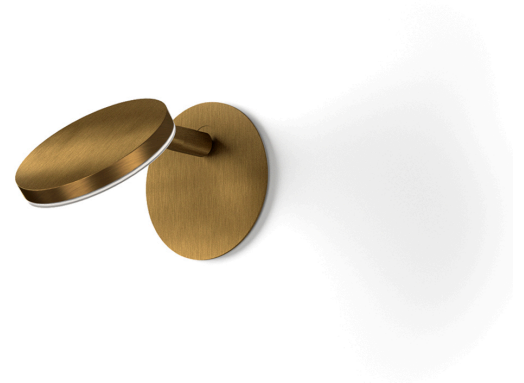

PANZERI

Bella

220-240V AC dimmable (Step DIM)

X05217.011.0509

 bronze

Data sheet

CODE	X05217.011.0509
SYSTEM POWER CONSUMPTION	5W
EFFICACY	77.6lm/W
LIGHT SOURCE	LED
LIGHT SOURCE LIFETIME	L80 (B10) 70.000h
COLOUR TEMPERATURE	2700K Ra>90
LIGHT DISTRIBUTION	adjustable
POWER SUPPLY	220-240V AC
FREQUENCY	50/60Hz
ELECTRICAL CONFIGURATION	dimmable (Step DIM)
DRIVER	integrated included
NOMINAL LUMINOUS FLUX	460lm
LUMEN OUTPUT	388lm
EFFICIENCY	84.3%
WEIGHT	0,93 Kg
PROTECTION DEGREE	IP20
COLOUR TOLLERANCES	SDCM 3
PACKING DIMENSIONS (CM)	13,0 x 24,0 x 12,0

Lighting fixture for wall semi-built-in installation for interiors, with swivelling light beam.

Pickled sheet metal fixing disk in white polyacrylic paint.

Pickled sheet metal wall plate in white, black, bronze, mat brass or titanium polyacrylic paint.

Turned brass joints in polyacrylic paint.

Die-cast aluminium structure in polyacrylic paint.

Die-cast aluminium head rotating on three axes in polyacrylic paint.

Modelled acrylic diffuser with mat finish.

Aluminium closing disk in polyacrylic paint.

Push-button to adjust luminosity according to 5 levels of visual comfort.

Recessed housing for masonry or plasterboard, in pickled sheet metal in polyacrylic paint.